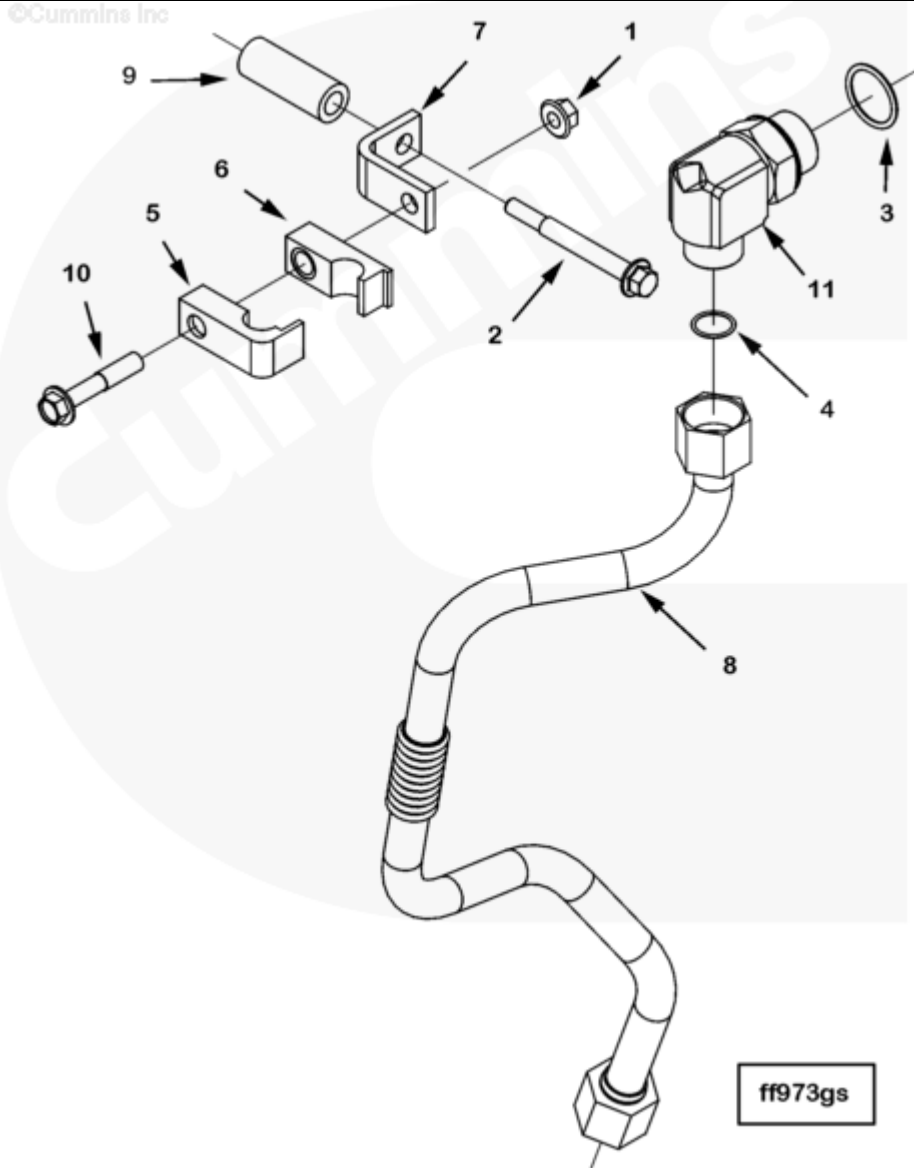

Parts Catalog - Option Detail

Electronic Parts Catalog - Option Detail				
Option	Group	Graphic	Film Card	Date
FF50007	06.04.1	ff973gs	P23	08-SEP-08
Engines	QSK23 CM2250 K109, QSK23 CM500			

[SMALL](#) | [MEDIUM](#) | [LARGE](#)

Cart	Ref No	Part Number	Part Description	Required	Remarks
View My Cart					
		FF50007	Fuel Filter Plumbing		Fuel filter plumbing...(More)

					for qsk23 bof engines for
					service.
					Not to be used for
					production.
<input type="checkbox"/>	1	3093828	Hexagon Flange Nut	1	M10 X 1.50.
<input type="checkbox"/>	2	3093936	Hexagon Flange Head Cap Screw	1	M10 X 1.50 X 90
<input type="checkbox"/>	3	4095613	O-Ring Seal	1	
<input type="checkbox"/>	4	4095614	O-Ring Seal	1	
<input type="checkbox"/>	5	4095621	Tube Clamp	1	
<input type="checkbox"/>	6	4095622	Tube Clamp	1	
<input type="checkbox"/>	7	4095627	Tube Brace	1	
<input type="checkbox"/>	8	4095637	Fuel Supply Tube	1	
<input type="checkbox"/>	9	4095788	Mounting Spacer	1	
<input type="checkbox"/>	10	4095839	Hexagon Flange Head Cap Screw	1	
<input type="checkbox"/>	11	4096761	Plain Adapter Elbow	1	